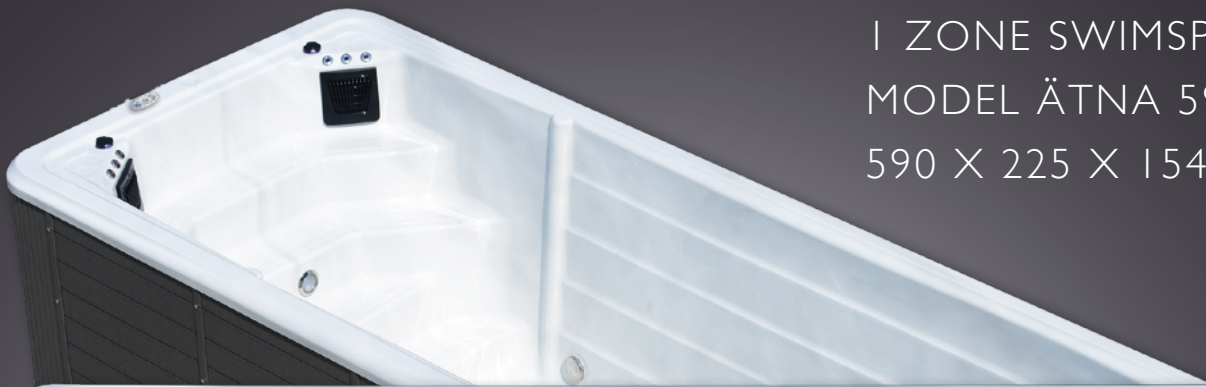

# SWIMSPA ÄTNA 59 - BASIC

I ZONE SWIMSPA  
MODEL ÄTNA 59 - BASIC  
590 X 225 X 154 cm

counter-current system

underwater spotlight

ozonator

**WATERWAVE SPAS®**

[www.waterwave-spas.com](http://www.waterwave-spas.com)

# SWIMSPA ÄTNA 59 - BASIC

## TECHNICAL SPECIFICATIONS

Dimensions:	590 x 225 x 154 cm
Empty weight:	2.280 kg
Water capacity:	13.500 L
Total weight:	15.780 kg
Cabinet color:	Dark Grey
Shell color:	Silver Marble
Cabinet:	WPC

## SHELL COLOR

Silver Marble