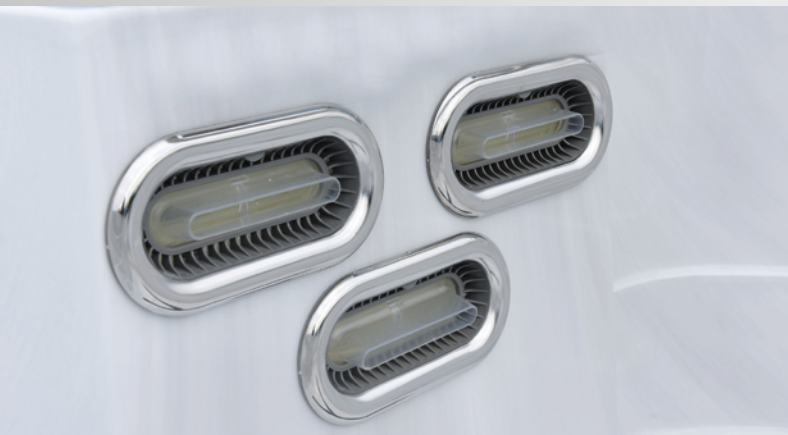

# SWIMSPA ÄTNA 59 - BASIC

I ZONE SWIMSPA  
MODEL ÄTNA 59 - BASIC  
590 X 225 X 154 cm

counter-current system

underwater spotlight

ozonator

**WATERWAVE SPAS®**

[www.waterwave-spas.com](http://www.waterwave-spas.com)

# SWIMSPA ÄTNA 59 - BASIC

## TECHNICAL SPECIFICATIONS

Dimensions:	590 x 225 x 154 cm
Empty weight:	2.280 kg
Water capacity:	13.500 L
Total weight:	15.780 kg
Cabinet color:	Dark Grey
Shell color:	Silver Marble
Cabinet:	WPC

## SHELL COLOR

Silver Marble