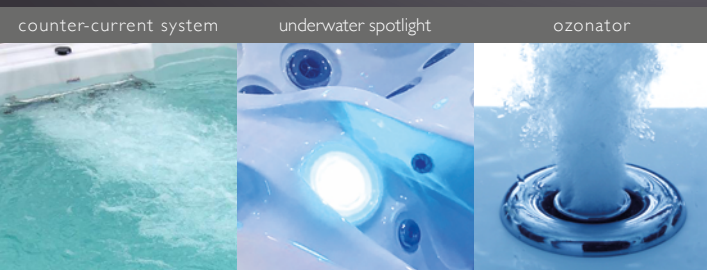

# SWIMSPA ÄTNA 59 - BASIC

I ZONE SWIMSPA  
MODEL ÄTNA 59 - BASIC  
590 X 225 X 154 cm

counter-current system

underwater spotlight

ozonator

**WATERWAVE SPAS®**

[www.waterwave-spas.com](http://www.waterwave-spas.com)

# SWIMSPA ÄTNA 59 - BASIC

## SHELL COLOR

Silver Marble