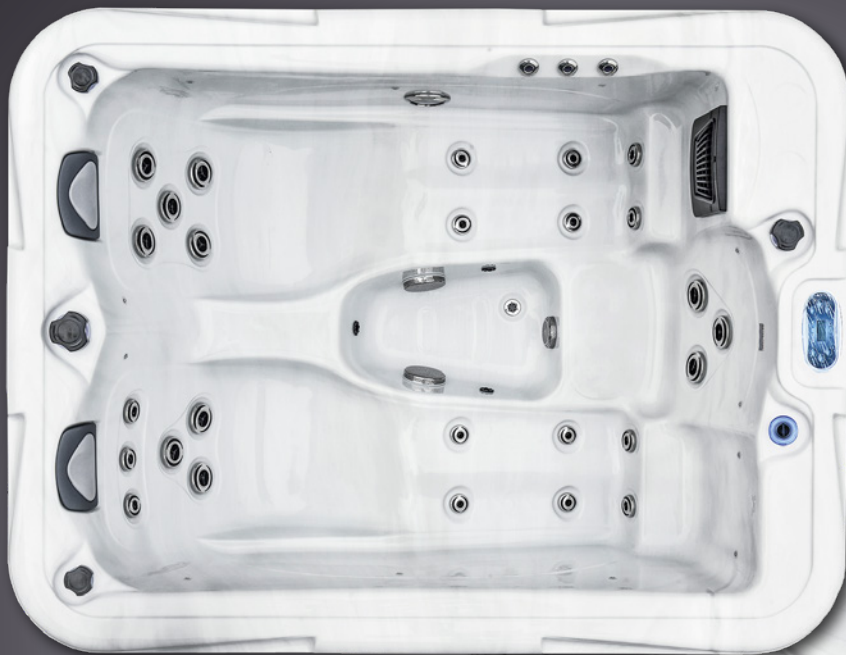

WHIRLPOOL BUFFALO - BASIC

MODEL
BUFFALO BASIC
216 X 165 X 82 cm

underwater spotlight

ozonator

foot & neck massage

waterline lighting

Thermolayer isolation

high quality jets

WATERWAVE SPAS®

www.waterwave-spas.com

WHIRLPOOL BUFFALO - BASIC

TECHNICAL DATA

Dimensions:	216 x 165 x 82 cm
Empty weight:	265 kg
Water capacity:	900 l
Total weight:	1.165 kg
Cabinet color:	Dark Grey
Shell color:	Silver Marble

LED LIGHTING

LED underwater spotlight:	included
LED waterline:	included
Waterfountains:	included

DETAILS

Seats:	1
Lounges:	2
Water jets:	26
Feet massage:	included
Neck massage:	included
Isolation:	Thermolayer
Framework:	Stainless steel frame
WPC paneling:	included
Controller:	Balboa
Control panel:	TP600
Water pump:	1 x 3 HP I-level
Circulation pump:	included
Ozonator:	included
Filter:	1 x lamella filter
Water drain:	included
Heating:	3 KW Balboa
Electrical requirements:	3 phases 16 Ampere, 400 Volt OR 1 Phase 16 Ampere, 230 Volt

CABINET COLOR

Dark Grey

SHELL COLOR

Silver Marble

WELLNESS AT THE HIGHEST LEVEL