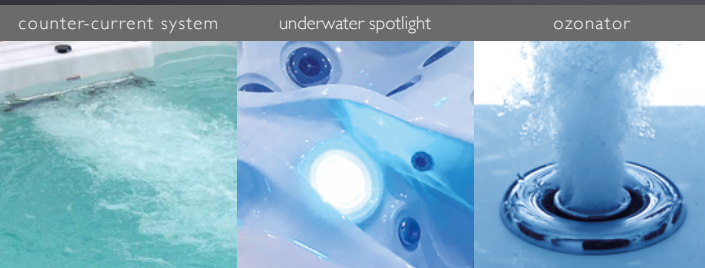

SWIMSPA VESUV 2 - BASIC

2 ZONE SWIMSPA
MODEL VESUV 2 BASIC
590 X 235 X 154 cm

counter-current system

underwater spotlight

ozonator

WATERWAVE SPAS®

www.waterwave-spas.com

SWIMSPA VESUV 2 BASIC

TECHNICAL SPECIFICATIONS

Dimensions:	590 x 235 x 154 cm
Empty weight	1.450 kg
Water capacity:	11.500 l
Total weight:	12.950 kg
Cabinet color:	Dark Grey
Shell color:	Silver Marble
Cabinet:	WPC

COUNTERCURRENT SYSTEM AND PUMPS

DETAILS

Seats:	2 (Whirlpool area)
Lounges:	1 (Whirlpool area)
Water jets Whirlpool area:	25
Isolation:	Thermolayer
Framework:	galvanized steel frame
Controller:	2 x Balboa
Air/water regulator:	included
Control panel:	2 x included
Ozonator:	2 x included
Filter SwimSpa area:	2 x lamella filter
Filter Whirlpool area:	2 x lamella filter
Shut-off valves:	included
Water drain:	included
Heating Whirlpool area:	3 KW
Heating SwimSpa area:	3 KW
Electrical requirements:	2 x 3 phases 20 ampere, 400 volt

LED LIGHTING

LED underwater spotlight:	included
---------------------------	----------

CABINET COLOR

Dark Grey

SHELL COLOR

Silver Marble